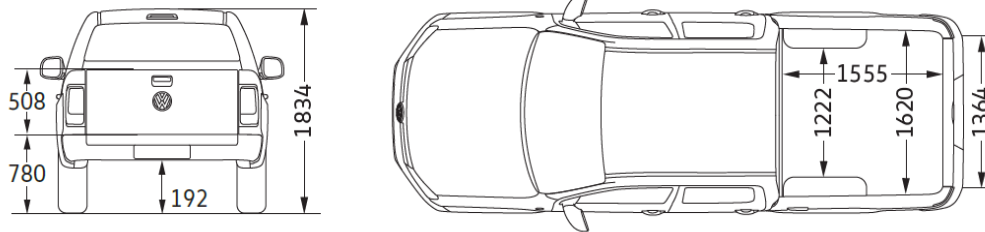

Amarok V6 Darkside

Model Year 2020 Specifications

Commercial
Vehicles

5 YEAR
WARRANTY

Price	V6 Darkside
Model Code	S6BC8A
Maximum Retail Price**	\$79,000
**Maximum Retail Price (MRP) does not include on-road costs. Fuel consumption tested in accordance with EC directive 80/1268/EC. Consumption measured on European specification cars. Specifications are as planned at January 2020 for Model Year 2020 and subject to change without notice or obligation.	

Technical Data	V6 Darkside
Engine Type	V6 Turbo Diesel
Fuel Type	Diesel
Cubic Capacity (cc)	2,967
Maximum Power (kW) @ rpm	190 @ 2,500 - 4,000
Maximum Power including Overboost (kW) @ rpm	200 @ 3,500 - 4,000
Maximum Torque (Nm) @ rpm	580 @ 1,400 - 3,000
Drivetrain	4MOTION 4-Wheel Drive
Transmission	8 Speed Automatic
Spring Load System, 2+1 Standard Leaf Springs	●
Gross Vehicle Mass, based on Standard Equipment	2,920
Tare weight (kg), based on Standard Equipment	2,218
Payload, based on Standard Equipment	702
Trailer load limit 12% gradient, 140kg Down Ball load. Braked / Unbraked (kg), 2+1 Standard Leaf Springs	3,500 / 750
Maximum Axle Ratings, Front / Rear (kg), based on Standard Equipment	1,445 / 1,630
Gross Train Weight 12% gradient (kg)	6,000
Fuel Tank Capacity (L, approx.)	80
Emission Standard	EU6
Ad Blue Tank Capacity (L, approx.)	13
Fuel consumption (L/100km) (Combined)	8.9
Start/stop system with generative braking	●
Top Speed (km/h)	207
Acceleration, 0-100km/h (s)	7.3
5 year / 150,000 km (whichever occurs first) mechanical warranty, 5 year Volkswagen Roadside Assistance	●
6-Year Anti-Corrosion Warranty	●
Up to 20,000km or every one year (whichever occurs first) oil service intervals	●

Multimedia		V6 Darkside
Radio "Composition Media", 6.33" Touchscreen	ZI4	●
6 Speakers, Voice Enhancer & Voice Control	ZI4	●
USB Interface, AUX-IN, Mobile Interface	ZI4	●
App-Connect	ZI4	●

Wheels		V6 Darkside
Image		
Standard Wheels	ZBE	20" Talca Alloys
Tire Size		255/50 R120
Full size light alloy spare wheel	1G3	●