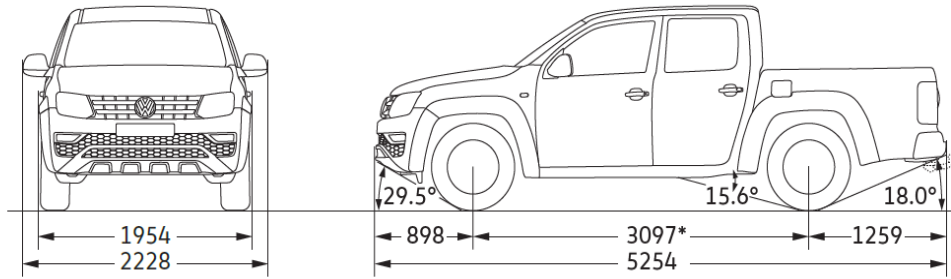

Amarok V6 Darkside

Model Year 2020 Specifications

Commercial
Vehicles

5 YEAR
WARRANTY

Price	V6 Darkside
Model Code	S6BC8A
Maximum Retail Price**	\$79,000
**Maximum Retail Price (MRP) does not include on-road costs. Fuel consumption tested in accordance with EC directive 80/1268/EC. Consumption measured on European specification cars. Specifications are as planned at January 2020 for Model Year 2020 and subject to change without notice or obligation.	

Technical Data	V6 Darkside
Engine Type	V6 Turbo Diesel
Fuel Type	Diesel
Cubic Capacity (cc)	2,967
Maximum Power (kW) @ rpm	190 @ 2,500 - 4,000
Maximum Power including Overboost (kW) @ rpm	200 @ 3,500 - 4,000
Maximum Torque (Nm) @ rpm	580 @ 1,400 - 3,000
Drivetrain	4MOTION 4-Wheel Drive
Transmission	8 Speed Automatic
Spring Load System, 2+1 Standard Leaf Springs	●
Gross Vehicle Mass, based on Standard Equipment	2,920
Tare weight (kg), based on Standard Equipment	2,218
Payload, based on Standard Equipment	702
Trailer load limit 12% gradient, 140kg Down Ball load. Braked / Unbraked (kg), 2+1 Standard Leaf Springs	3,500 / 750
Maximum Axle Ratings, Front / Rear (kg), based on Standard Equipment	1,445 / 1,630
Gross Train Weight 12% gradient (kg)	6,000
Fuel Tank Capacity (L, approx.)	80
Emission Standard	EU6
Ad Blue Tank Capacity (L, approx.)	13
Fuel consumption (L/100km) (Combined)	8.9
Start/stop system with generative braking	●
Top Speed (km/h)	207
Acceleration, 0-100km/h (s)	7.3
5 year / 150,000 km (whichever occurs first) mechanical warranty, 5 year Volkswagen Roadside Assistance	●
6-Year Anti-Corrosion Warranty	●
Up to 20,000km or every one year (whichever occurs first) oil service intervals	●