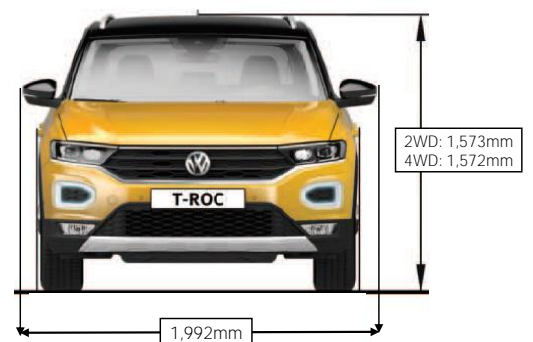

TSI 2WD Style DSG Shown