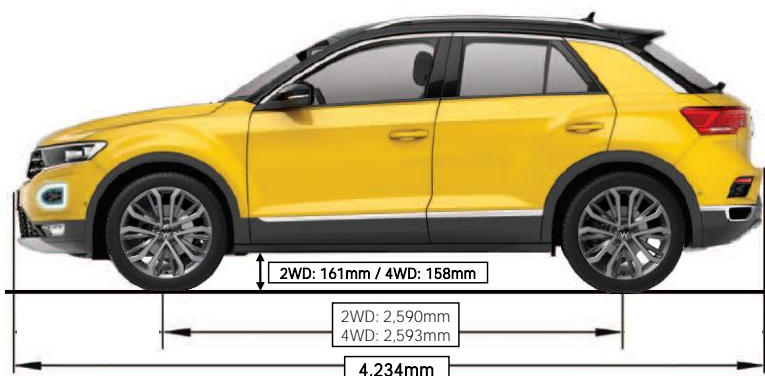

TSI 2WD Style DSG Shown