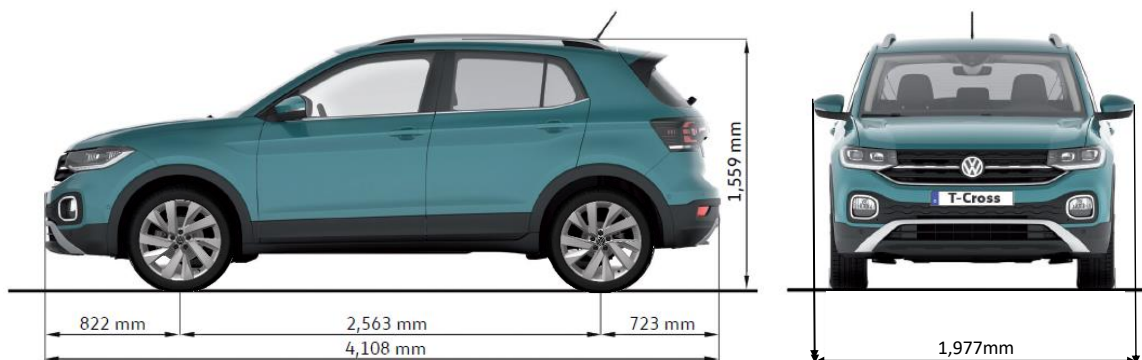

Technical Data	TSI Life DSG	TSI Style DSG	TSI '1st Edition' DSG*	TSI R-Line DSG
Engine Type	3-Cylinder inline Turbo Petrol	3-Cylinder inline Turbo Petrol	3-Cylinder inline Turbo Petrol	4-Cylinder inline Turbo Petrol
Fuel Type	Petrol (Minimum 95 RON)	Petrol (Minimum 95 RON)	Petrol (Minimum 95 RON)	Petrol (Minimum 95 RON)
Cubic Capacity (cc)	999	999	999	1,498
Maximum Power (kW) @ rpm	85kW (5,000 - 5,500 rpm)	85kW (5,000 - 5,500 rpm)	85kW (5,000 - 5,500 rpm)	110kW (5,000 - 6,000 rpm)
Maximum Torque (Nm) @ rpm	200Nm (2,000 - 3,500 rpm)	200Nm (2,000 - 3,500 rpm)	200Nm (2,000 - 3,500 rpm)	250Nm (1,500 - 3,500 rpm)
Drivetrain	Front Wheel Drive	Front Wheel Drive	Front Wheel Drive	Front Wheel Drive
Transmission	7 Speed DSG	7 Speed DSG	7 Speed DSG	7 Speed DSG
Tare weight (kg)	1,324	1,324	1,324	1,355
Trailer load limit 12% gradient (Braked / Unbraked)	1,100kg / 630kg	1,100kg / 630kg	1,100kg / 630kg	1,200kg / 660kg
Luggage Capacity (VDA) (rear seats upright, rear bench forward / rear seats folded, rear bench forward)	455L / 1,281L	455L / 1,281L	455L / 1,281L	455L / 1,281L
Fuel tank capacity (L, approx.)	40	40	40	40
Fuel consumption (L/100km) (Combined)	5.4	5.4	5.4	5.5
Start/stop system with generative braking	●	●	●	●
5 year / 150,000 km (whichever occurs first) mechanical warranty, 5 year VW roadside assistance and 12 year anti-corrosion warranty	●	●	●	●
Volkswagen Scheduled Service Plan for 3 years or up to 45,000km (whichever occurs first)	$1,200	$1,200	$1,200	$1,200

TSI Style DSG shown