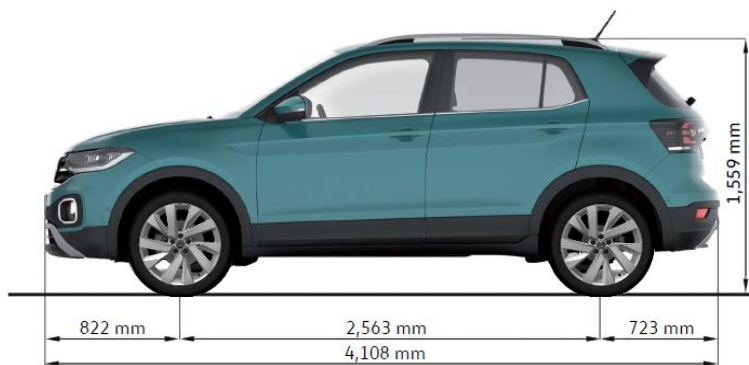

Technical Data	TSI Life DSG	TSI Style DSG	TSI R-Line DSG
Engine Type	3-Cylinder inline Turbo Petrol	3-Cylinder inline Turbo Petrol	4-Cylinder inline Turbo Petrol
Fuel Type	Petrol (Minimum 95 RON)	Petrol (Minimum 95 RON)	Petrol (Minimum 95 RON)
Cubic Capacity (cc)	999	999	1,498
Maximum Power (kW) @ rpm	85kW (5,000 - 5,500 rpm)	85kW (5,000 - 5,500 rpm)	110kW (5,000 - 6,000 rpm)
Maximum Torque (Nm) @ rpm	200Nm (2,000 - 3,500 rpm)	200Nm (2,000 - 3,500 rpm)	250Nm (1,500 - 3,500 rpm)
Drivetrain	Front Wheel Drive	Front Wheel Drive	Front Wheel Drive
Transmission	7 Speed DSG	7 Speed DSG	7 Speed DSG
Tare weight (kg)	1,324	1,324	1,355
Trailer load limit 12% gradient (Braked / Unbraked)	1,100kg / 630kg	1,100kg / 630kg	1,200kg / 660kg
Luggage Capacity (VDA) (rear seats upright, rear bench forward / rear seats folded, rear bench forward)	455L / 1,281L	455L / 1,281L	455L / 1,281L
Fuel tank capacity (L, approx.)	40	40	40
Fuel consumption (L/100km) (Combined)	5.4	5.4	5.5
CO₂ emissions g/km (Combined)	123	123	127
Start/stop system with generative braking	●	●	●
5 year / 150,000 km (whichever occurs first) mechanical warranty, 5 year VW roadside assistance and 12 year anti-corrosion warranty	●	●	●
Volkswagen Care Plan - Scheduled Servicing for 3 years or up to 45,000km (whichever occurs first)	$1,250	$1,250	$1,250
Volkswagen Care Plan - Scheduled Servicing for 5 years or up to 75,000km (whichever occurs first)	$2,500	$2,500	$2,500

TSI Style DSG shown