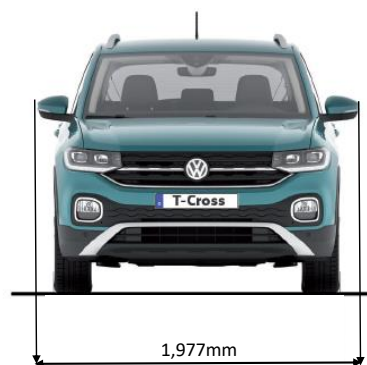

Technical Data	TSI Life DSG	TSI Style DSG	TSI R-Line DSG
Engine Type	3-Cylinder inline Turbo Petrol	3-Cylinder inline Turbo Petrol	4-Cylinder inline Turbo Petrol
Fuel Type	Petrol (Minimum 95 RON)	Petrol (Minimum 95 RON)	Petrol (Minimum 95 RON)
Cubic Capacity (cc)	999	999	1,498
Maximum Power (kW) @ rpm	85kW (5,000 - 5,500 rpm)	85kW (5,000 - 5,500 rpm)	110kW (5,000 - 6,000 rpm)
Maximum Torque (Nm) @ rpm	200Nm (2,000 - 3,500 rpm)	200Nm (2,000 - 3,500 rpm)	250Nm (1,500 - 3,500 rpm)
Drivetrain	Front Wheel Drive	Front Wheel Drive	Front Wheel Drive
Transmission	7 Speed DSG	7 Speed DSG	7 Speed DSG
Tare weight (kg)	1,324	1,324	1,355
Trailer load limit 12% gradient (Braked / Unbraked)	1,100kg / 630kg	1,100kg / 630kg	1,200kg / 660kg
Luggage Capacity (VDA) (rear seats upright, rear bench forward / rear seats folded, rear bench forward)	455L / 1,281L	455L / 1,281L	455L / 1,281L
Fuel tank capacity (L, approx.)	40	40	40
Fuel consumption (L/100km) (Combined)	5.4	5.4	5.5
CO₂ emissions g/km (Combined)	123	123	127
Start/stop system with generative braking	●	●	●
5 year / 150,000 km (whichever occurs first) mechanical warranty, 5 year VW roadside assistance and 12 year anti-corrosion warranty	●	●	●
Volkswagen Care Plan - Scheduled Servicing for 3 years or up to 45,000km (whichever occurs first)	$1,250	$1,250	$1,250
Volkswagen Care Plan - Scheduled Servicing for 5 years or up to 75,000km (whichever occurs first)	$2,500	$2,500	$2,500

TSI Style DSG shown