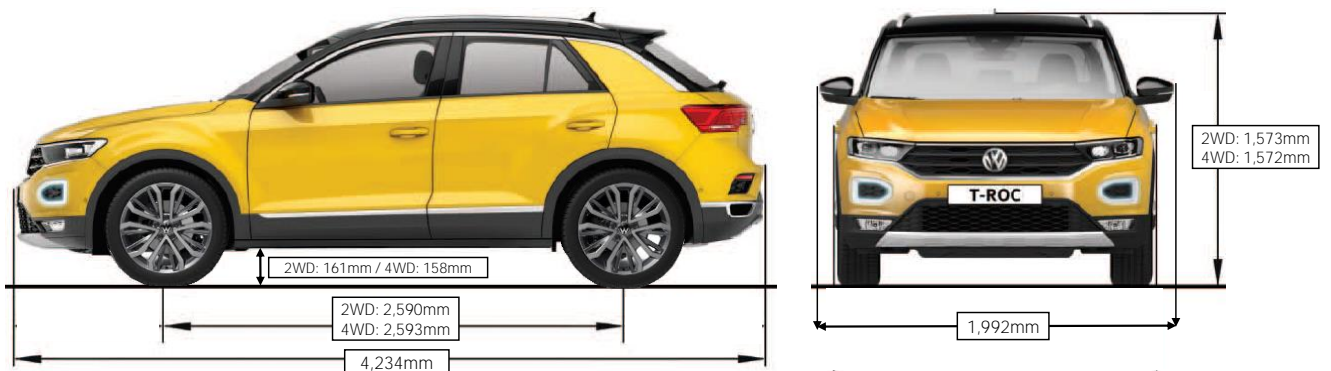

TSI 2WD Style DSG Shown