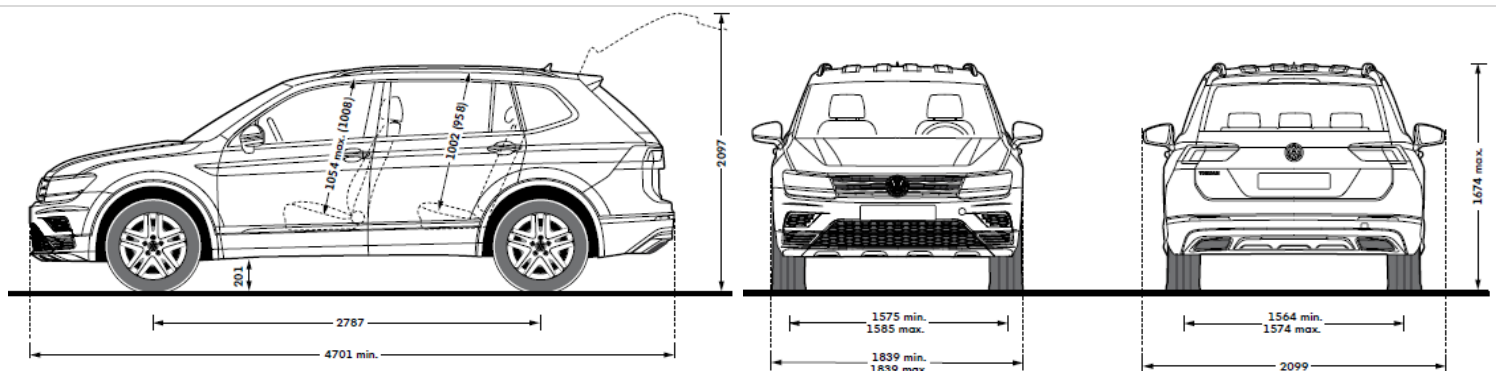

Headroom figures in brackets ( ) refer specifically to the optional Panoramic sunroof package.