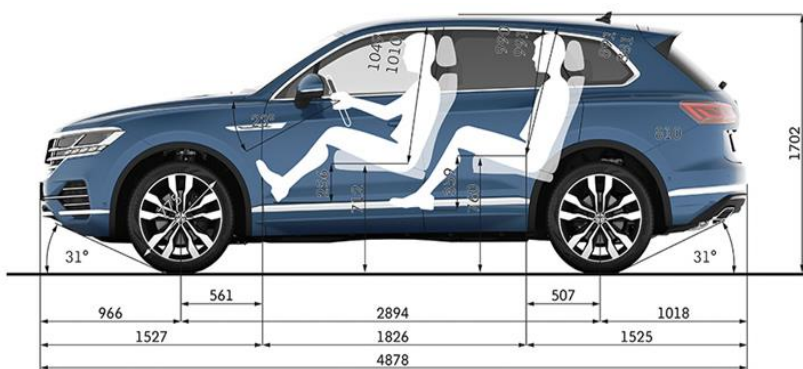

Technical Data	TDI V6 (170kW)	TDI V6S R-Line (210kW)
Engine Type	V6 Turbo Diesel (Common rail direct injection)	V6 Turbo Diesel (Common rail direct injection)
Fuel Type	Diesel	Diesel
Cubic Capacity (cc)	2,967	2,967
Maximum Power (kW) @ rpm	170kW (3,250 - 4,750 rpm)	210kW (3,500 - 4,000 rpm)
Maximum Torque (Nm) @ rpm	500Nm (1,750 - 3,000 rpm)	600Nm (2,250 - 3,250 rpm)
Drivetrain	4MOTION (Four Wheel Drive)	4MOTION (Four Wheel Drive)
Transmission	8 Speed Automatic (Switch-by-wire)	8 Speed Automatic (Switch-by-wire)
Tare weight (kg)	2,070 kg	2,070 kg
Trailer load limit 12% gradient (Braked / Unbraked)	3,500kg / 750kg	3,500kg / 750kg
Fuel tank capacity (L, approx.)	75	75
Fuel consumption (L/100km) - Combined, WLTP	8.7	8.1
CO₂ emissions g/km - Combined, WLTP	227	212
Emission standard	Euro 6 (WLTP)	Euro 6 (WLTP)
Luggage capacity (L) (rear seat bench in furthest back position, backrest upright / rear seat folded)	810 / 1,800	810 / 1,800
5 year / 150,000 km (whichever occurs first) mechanical warranty, 5 year VW roadside assistance and 12 year anti-corrosion warranty	●	●
Volkswagen Care Plan - Scheduled Servicing for 3 years or up to 45,000km (whichever occurs first)	$1,695	$1,695
Volkswagen Care Plan - Scheduled Servicing for 5 years or up to 75,000km (whichever occurs first)	$3,195	$3,195